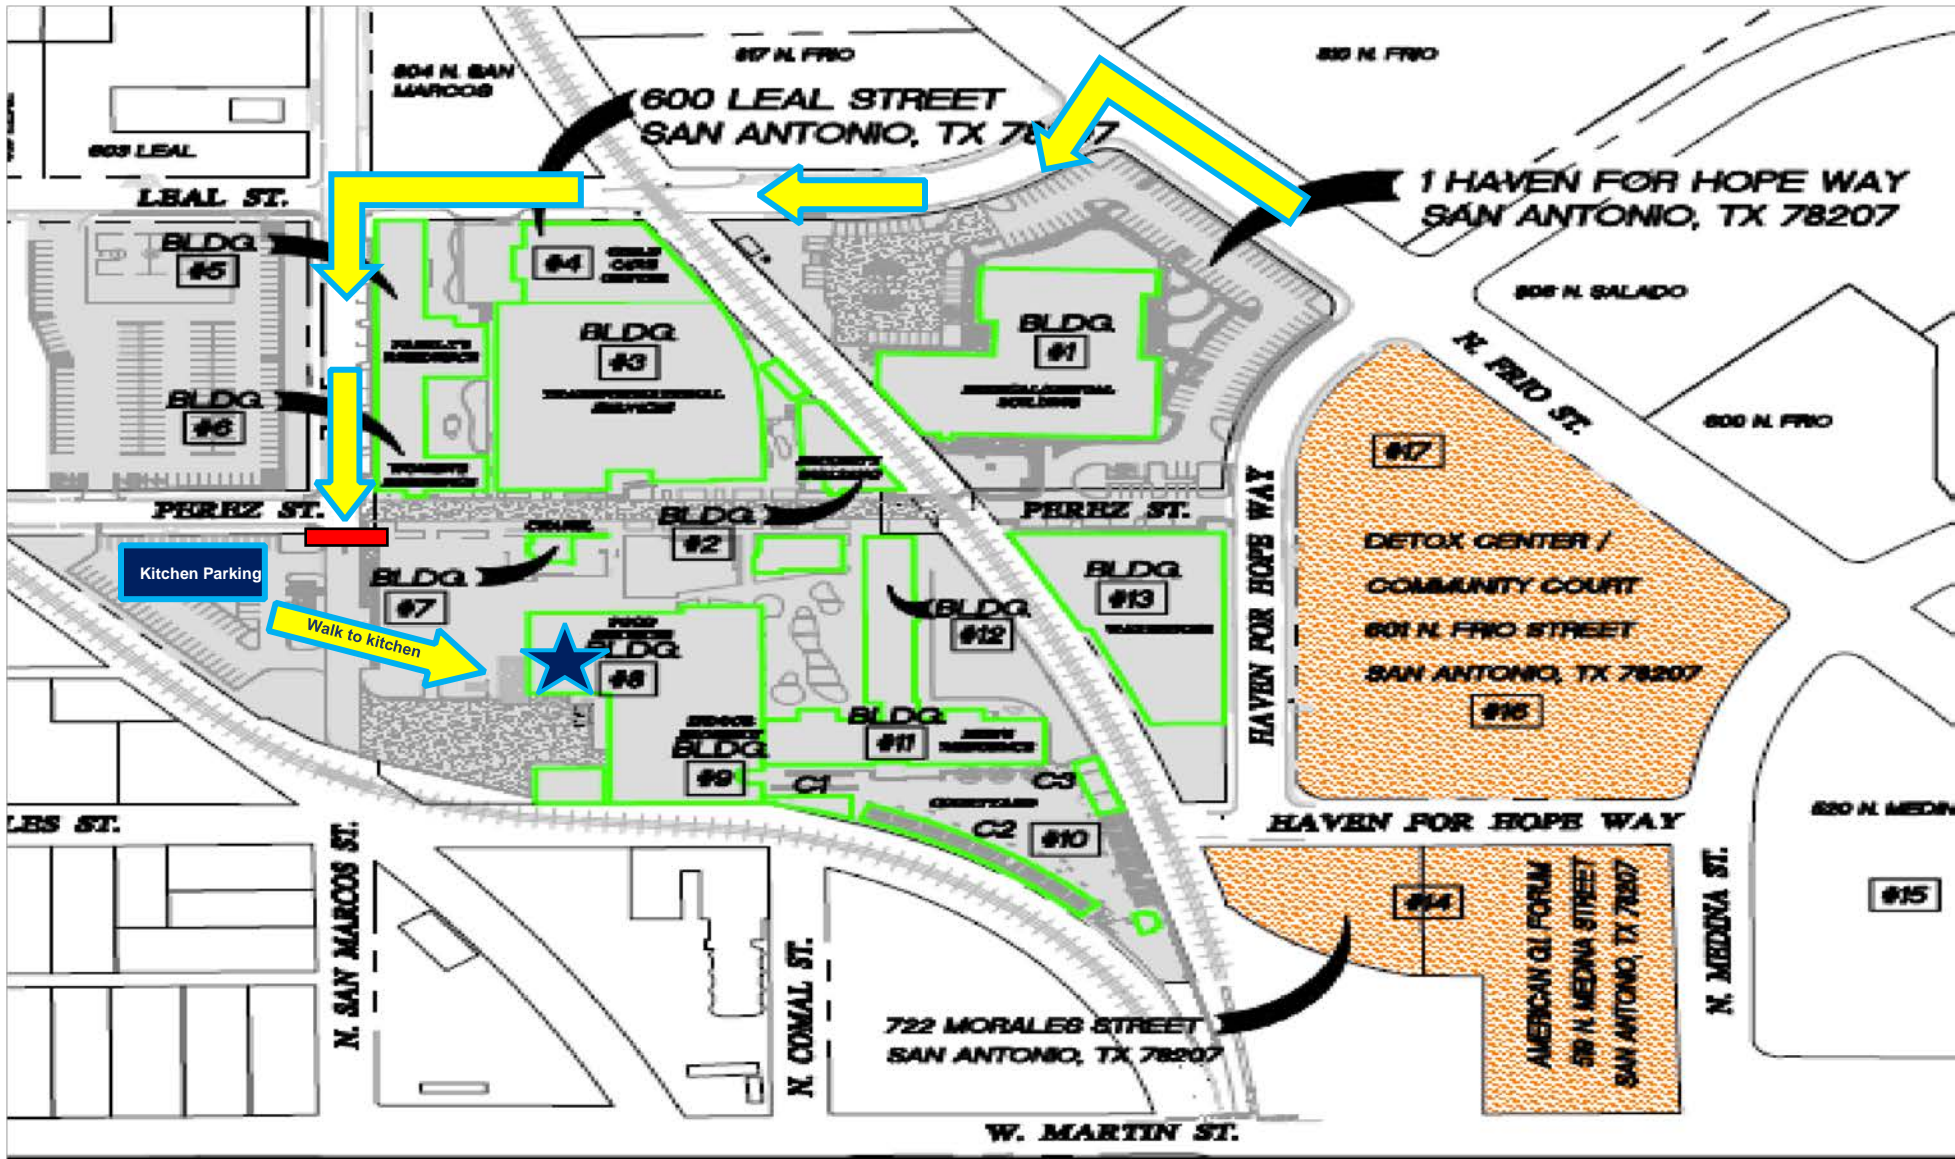

Faith
KITCHEN™ **Directions for Approved Food Donation Deliveries & Map**
1 Haven for Hope Way, 78207

Rev. 7/08/2025

Entrance Instructions: “1 Haven for Hope Way” but use back entrance on San Marcos Street!!!

- Turn on Leal Street from Frio Street.
- Cross the train tracks and at the stop sign turn left onto San Marcos Street.
- Continue straight until you get to the **Red** gate.
***** Press the button on the Gate Call Box and say: “Faith Kitchen Delivery”**
- The guard (Life Safety Officer) will open the **Red** gate. Once inside drive straight and turn left.
- Park at the loading docks of Faith Kitchen and walk up the ramp on the right side. Press the doorbell to alert the kitchen staff who will open the door and give you instructions.

Thank you for donating to help the homeless!

We appreciate your commitment to serve our Brothers and Sisters who enter the doors of Faith Kitchen™ seven days a week.

-  H4H Red Gate
-  Faith Kitchen
-  Kitchen Volunteer Parking